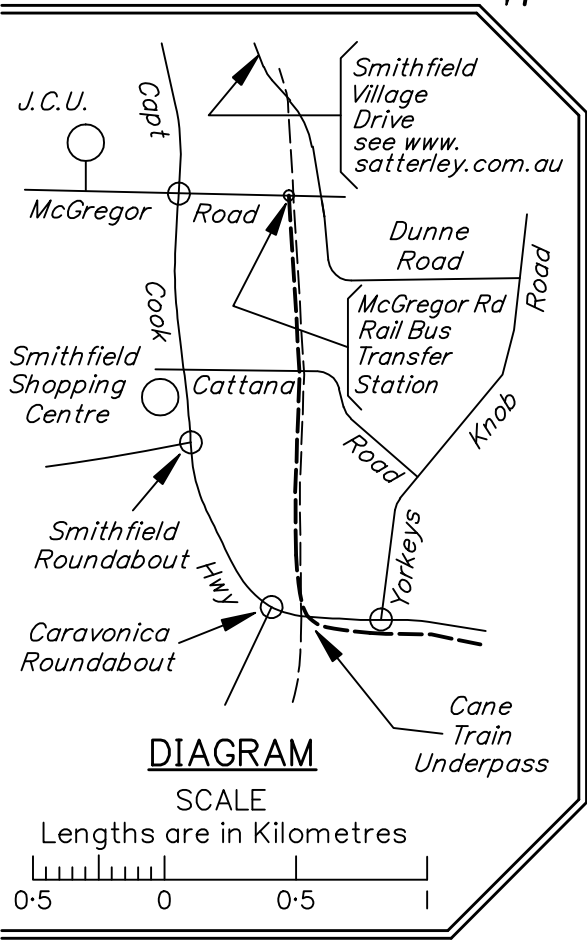

## Rail, Roads & Cane Train Lines in the Greater Cairns Area

*In the future*  
Most beach suburbs to be connected with walkways & cycleways

Two trains in the future  
Edmonton – Redlynch  
Gordonvale – McGregor Rd  
Train services will double up at the Edmonton to Aeroglen section

**South Pacific Ocean**

— LEGEND —

- Existing Rail ———
- Future Rail - - - - -
- Existing Cane Train Lines - - - - -
- Roads ———
- Roundabout ○

See Diagram

**DIAGRAM**

SCALE

Lengths are in Kilometres

SCALE Lengths are in Kilometres